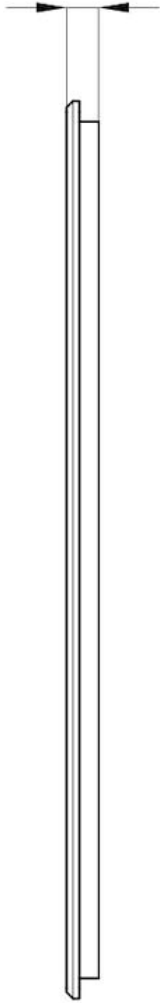

PLANCHE DE DECOUPE DOUBLE HDPE

Accessories e Complements

Code: A644 A01

PLANCHE DE DECOUPE DOUBLE HDPE

DETAILS

Material HDPE

Sink accessories HDPE cutting boards and kit

Dimensions 31,7x41,8 cm

TECHNICAL DATA

$1\frac{9}{32}$ " [15]

$12\frac{3}{64}$ " [317]

$16\frac{29}{64}$ " [418]