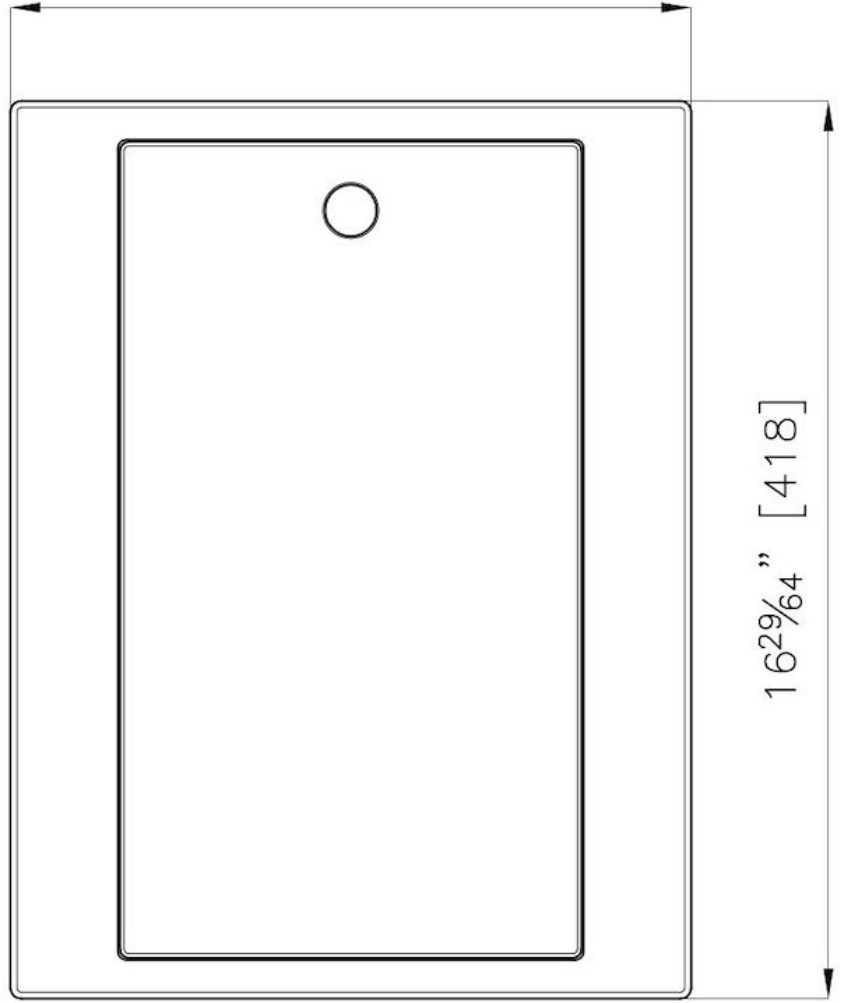

PLANCHE DE DECOUPE DOUBLE HDPE

Accessories e Complements

Code: A644 A01

PLANCHE DE DECOUPE DOUBLE HDPE

DETAILS

Material HDPE

Sink accessories HDPE cutting boards and kit

Dimensions 31,7x41,8 cm

TECHNICAL DATA

$1\frac{9}{32}$ " [15]

$12\frac{3}{64}$ " [317]

$16\frac{29}{64}$ " [418]